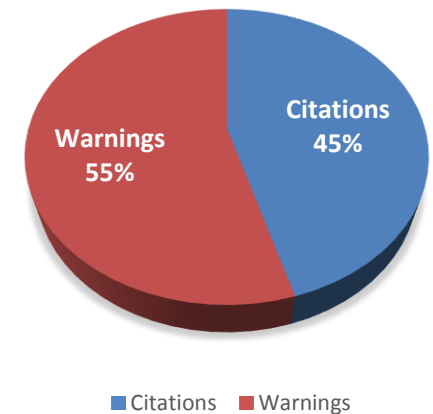

Citations vs Warnings for the Month

Analysis

In February 2017 there were 328 citations written in the city of Stockbridge, higher than the 3 year average and 25% more than the same month last year.