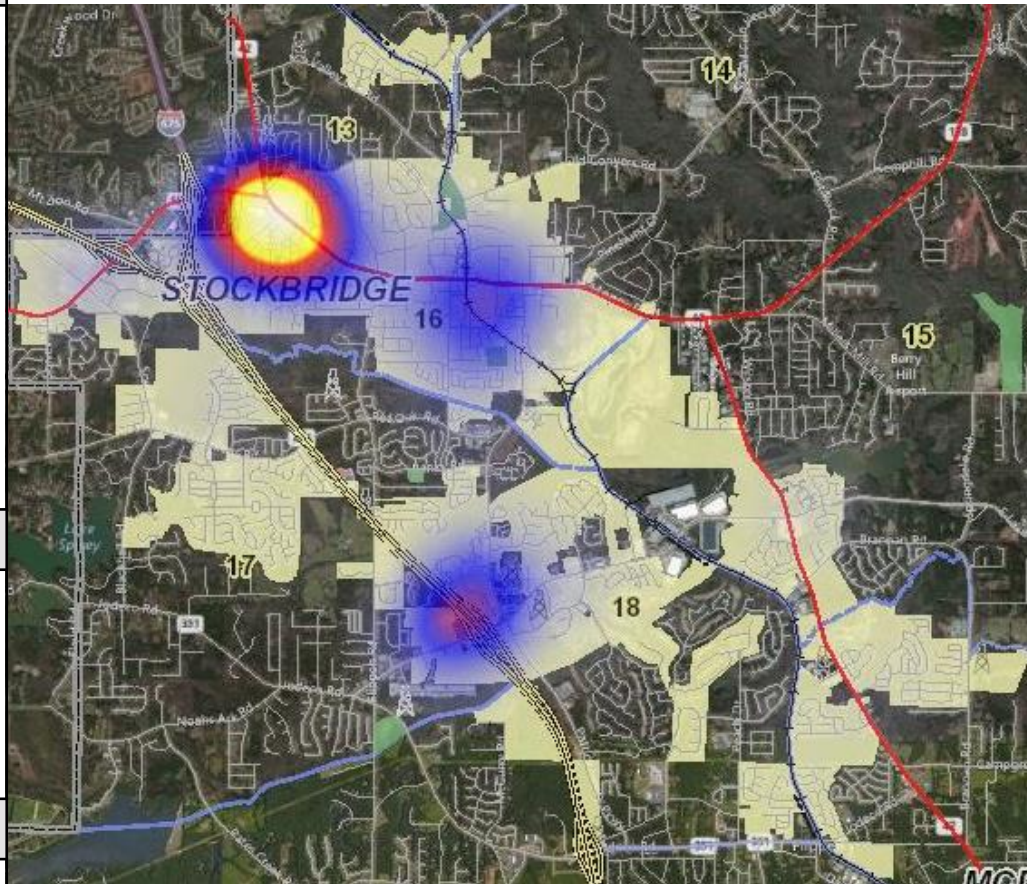

Henry County Police Department

City of Stockbridge Statistics February 2017

Crimes	Feb-14	Feb-15	Feb-16	Feb-17	2016 VS 2017
Homicide	0	0	0	0	NC
Rape	1	1	0	0	NC
Robbery	2	3	2	3	50%
Aggravated Assault	0	1	0	2	NC
Burglary Commercial	2	1	3	6	100%
Burglary Residential	6	11	7	15	114%
Larceny / Theft by Taking	77	70	67	58	-13%
Stolen Vehicles	5	5	4	9	125%
Forgery-Fraud	20	23	25	19	-24%
Drugs & Narcotics	15	13	14	10	-29%
DUI	6	3	7	4	-43%
Productivity Rates	Feb-14	Feb-15	Feb-16	Feb-17	2016 VS 2017
Calls for Service	2,434	1,791	1,570	1,535	-2%
Total Incidents	285	281	296	297	0%
Total Arrests/Warrants	126	106	95	75	-21%
Citations	303	234	263	328	25%
Warnings	572	597	427	393	-8%
Other Statistical Rates	Feb-14	Feb-15	Feb-16	Feb-17	2016 VS 2017
Accidents	78	76	96	72	-25%
Accident Fatalities	0	0	0	1	NC