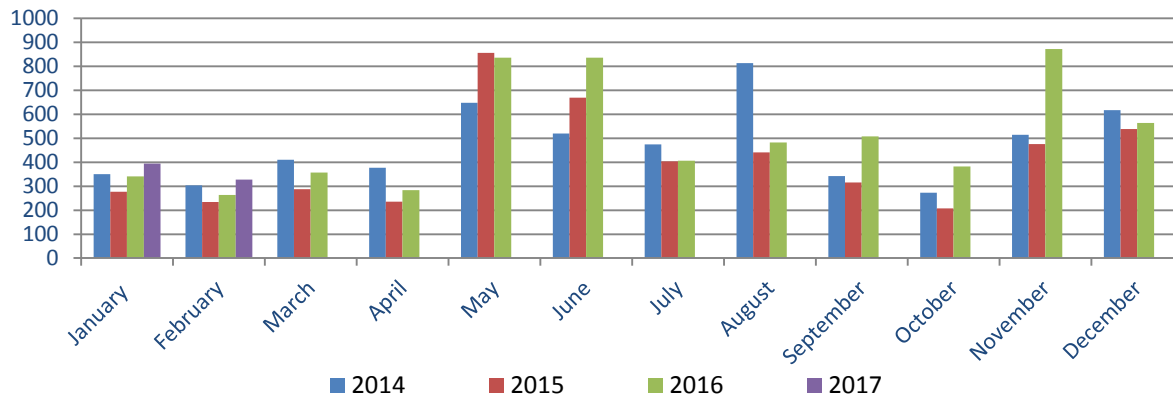

Henry County Police Department

City of Stockbridge Statistics February 2017

Stockbridge Citations					
	2014	2015	2016	2017	3 Year Average
January	351	277	341	394	337
February	303	234	263	328	275
March	410	288	357		352
April	377	236	283		299
May	648	857	836		780
June	520	670	836		675
July	475	404	407		429
August	814	441	482		579
September	343	315	508		389
October	273	207	383		288
November	514	476	872		621
December	618	539	564		574
Annual Total	5646	4944	6132		5574

Citations by Month & Year
2014-2017